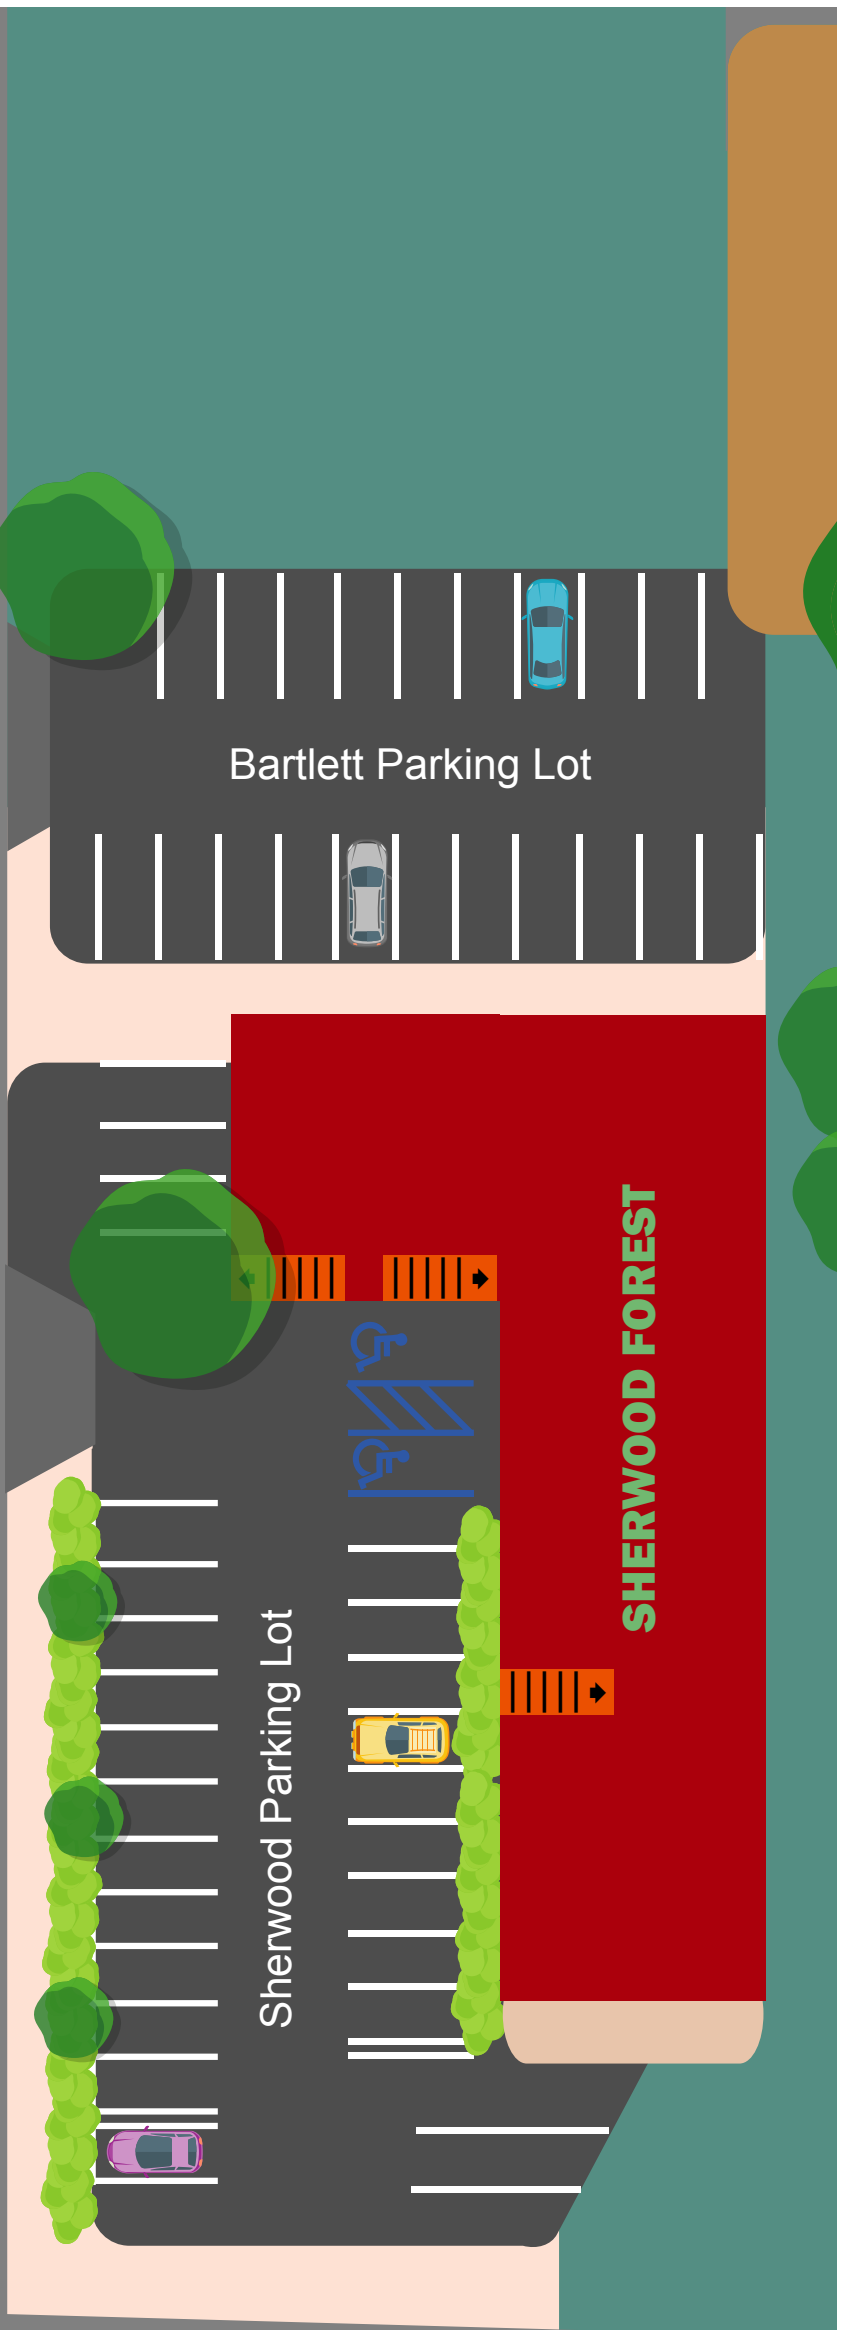

to the Village →

Bartlett Rd.

← to the Lake

40797 BIG BEAR BLVD • PO BOX 1881
BIG BEAR LAKE, CA 92315
(909) 866-4643
 (800) 990-9956 • FAX: (909) 866-4645
ROBINHOODRESORTS.COM

	First Floor
	Second Floor
	Stairs
	Entrance

Big Bear Blvd.

ROBINHOOD RESORT